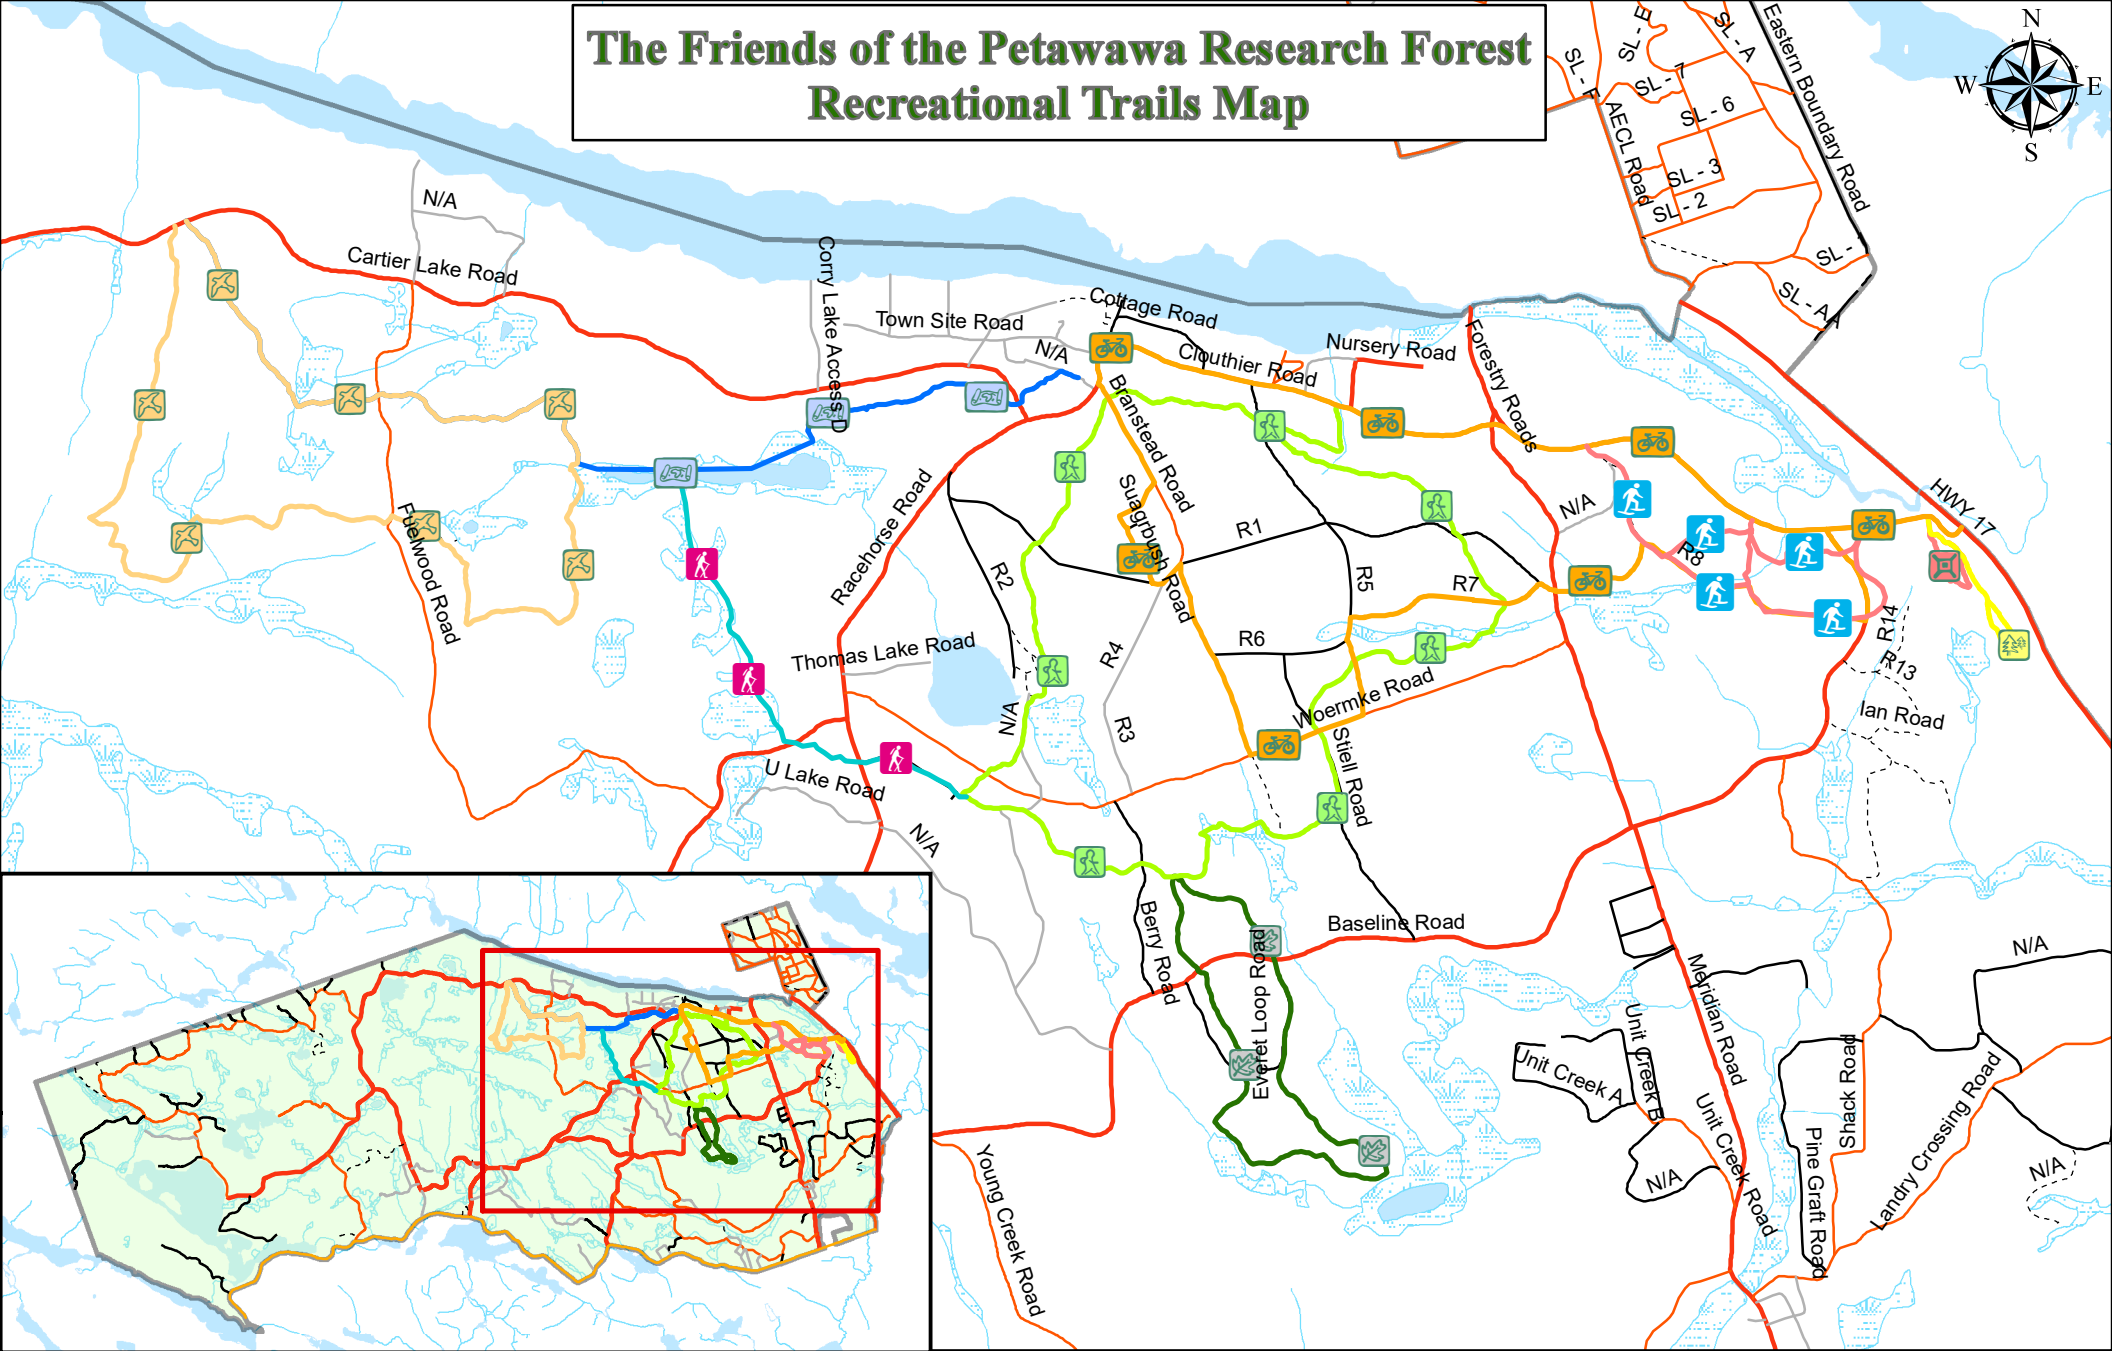

# The Friends of the Petawawa Research Forest Recreational Trails Map

## Legend

- |                            |                         |                            |
|----------------------------|-------------------------|----------------------------|
| Acer Trail - 3.64kms       | HSA Trail - 7.80kms     | Maunsell Trail - 4.57kms   |
| Bike Trail - 9.36kms       | Hawk Trail - 7.05kms    | White Pine Trail - 1.33kms |
| Ecological Trail - 0.75kms | Maunsell Snowshoe Trail | Snowshoe Trail             |

1:30,000

The creator of this map and the PRF assume no liability for any inaccuracies in this map or the information it presents. These trails are not maintained by the PRF and their condition may vary. Created: December 2018

\*Majority of trails are walking unless otherwise indicated\*